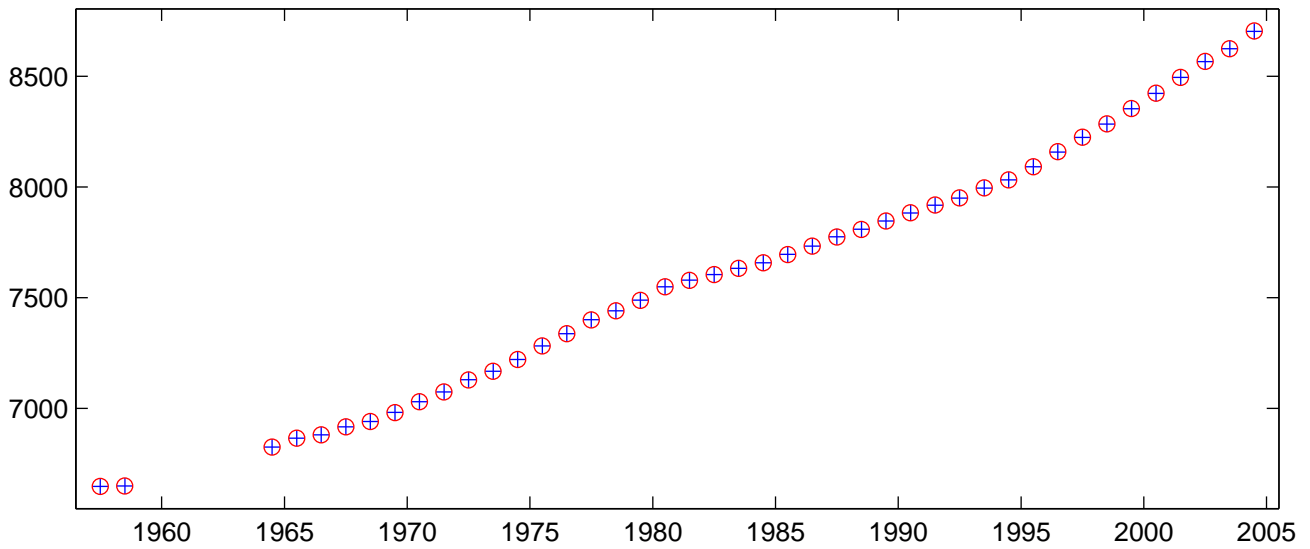

FCC:X component

FCC:Y component

FCC:Z component

NOTE:

Annual means for each component from BGS annual means database (blue crosses) and recalculated from IPGP monthly means (red circles). The values are AFTER correction of jumps.