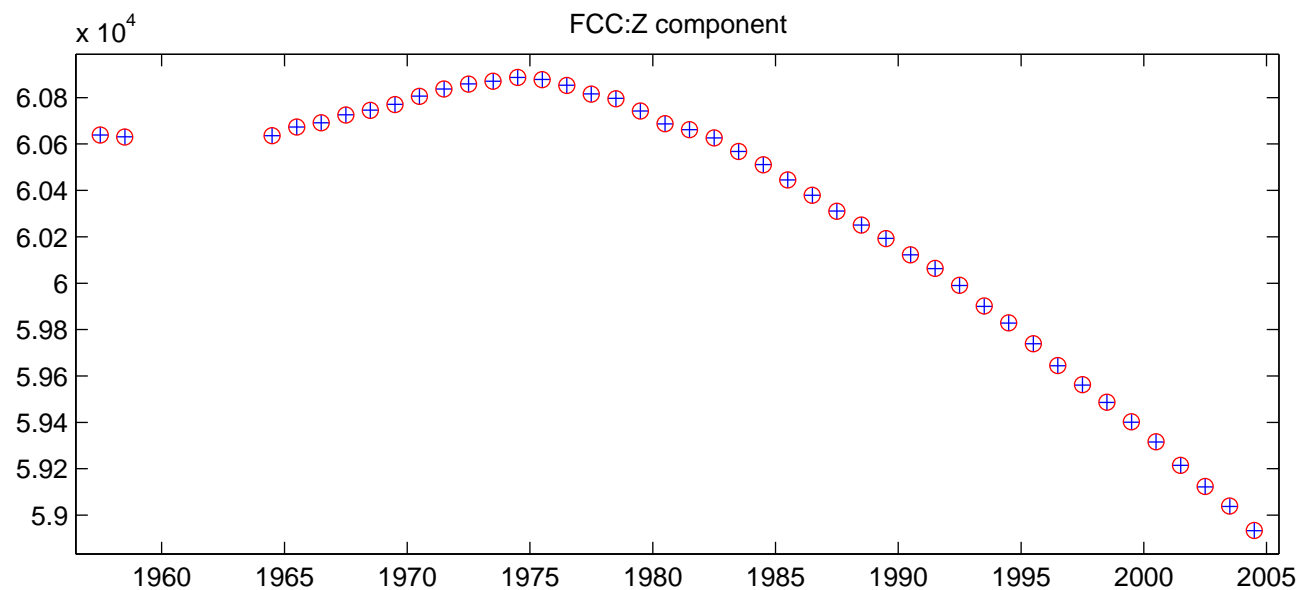

FCC:X component

FCC:Y component

FCC:Z component

NOTE:

Annual means for each component from BGS annual means database (blue crosses) and recalculated from IPGP monthly means (red circles). The values are AFTER correction of jumps.