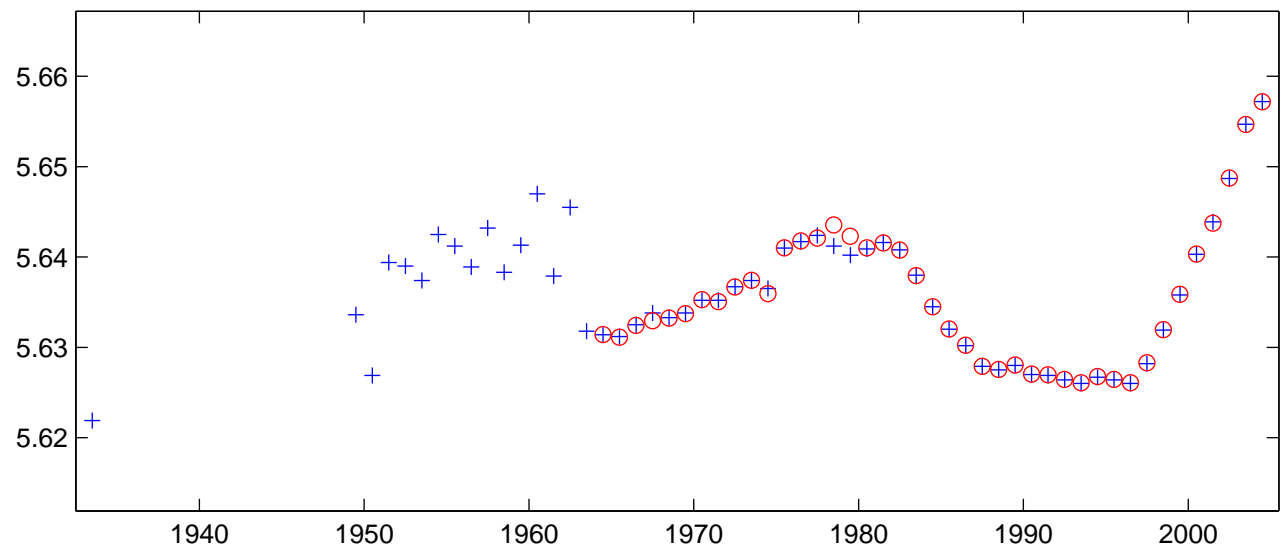

BRW:X component

BRW:Y component

BRW:Z component

NOTE:

Annual means for each component from BGS annual means database (blue crosses) and recalculated from IPGP monthly means (red circles).  
The values are AFTER correction of jumps.