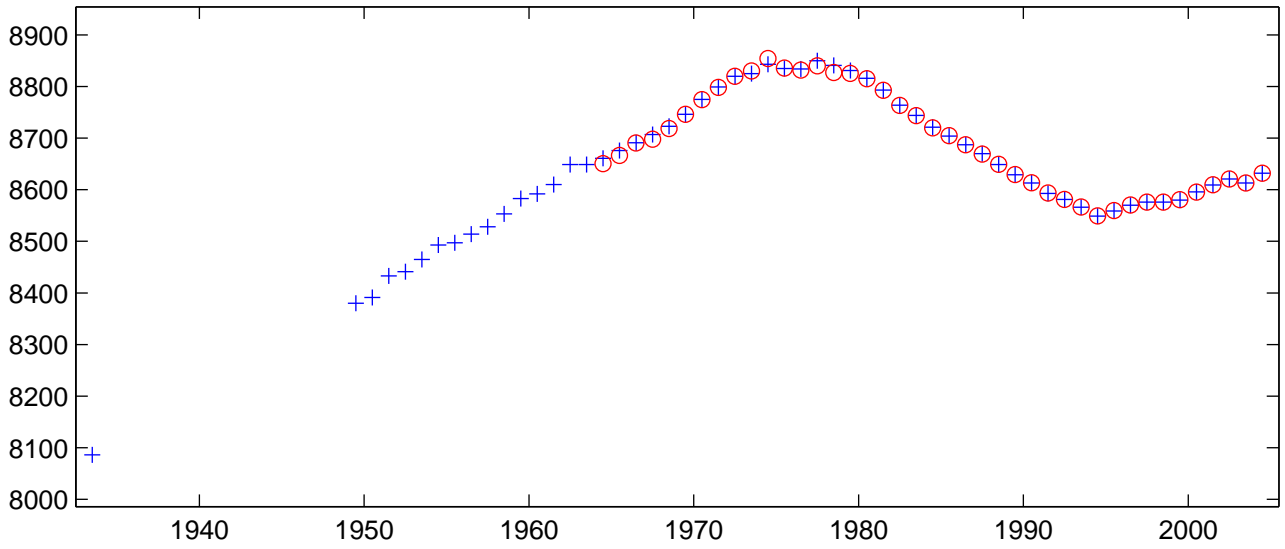

BRW:X component

BRW:Y component

BRW:Z component

NOTE:

Annual means for each component from BGS annual means database (blue crosses) and recalculated from IPGP monthly means (red circles).  
The values are AFTER correction of jumps.